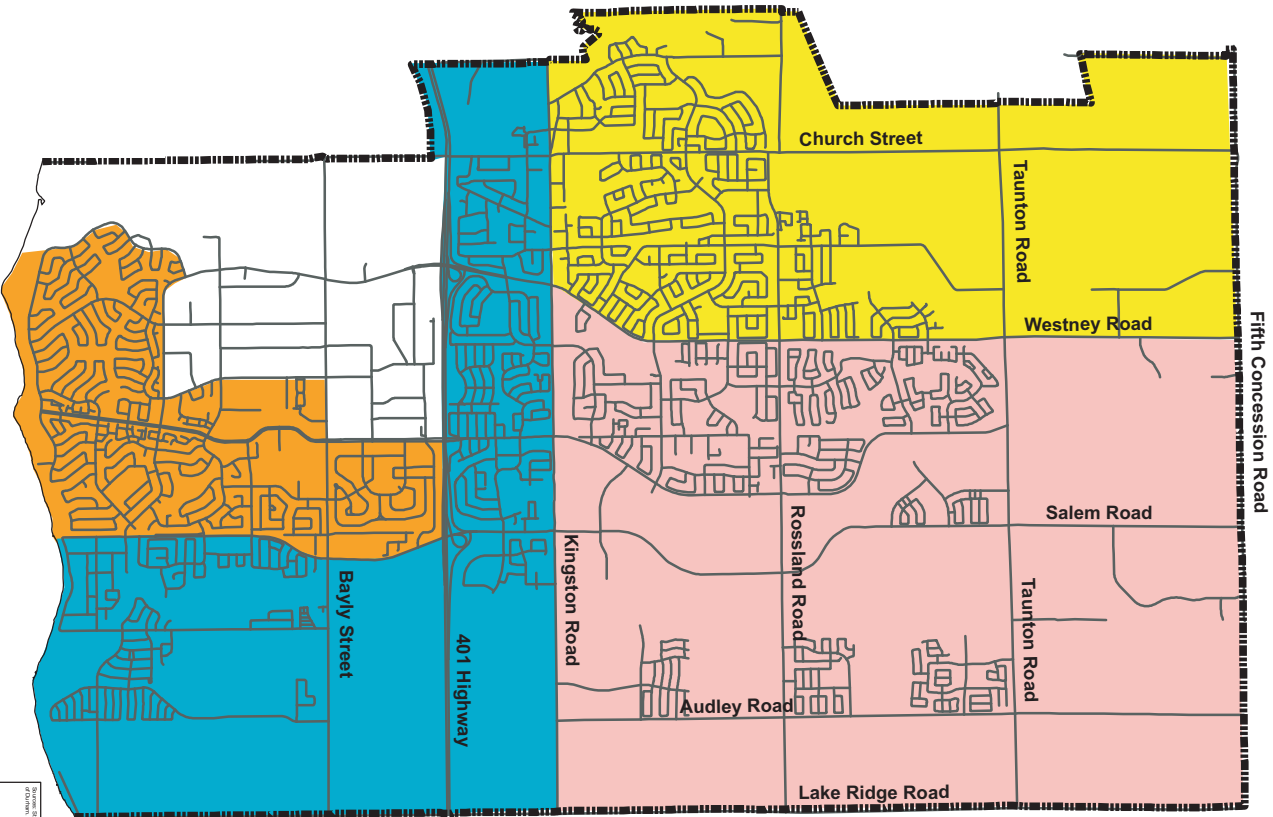

NEW Waste Collection Days of the Week

Tuesday

Wednesday

Thursday

Friday

Check the map. Just follow the calendar colour for your area to determine your new waste collection day of the week.